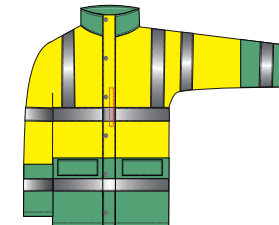

STYLE NO: S466

DESCRIPTION: Hi-Vis Contrast Traffic Jacket

Measurements

	XS	S	M	L	XL	XXL	3XL	4XL	5XL	6XL	TOL	Audit Size	Actual Size
To Fit Chest	80-88	92-96	100-104	108-112	116-124	128-132	136-140	144-148	152-160	164-168			
Jacket Chest	A	110	118	126	134	142	150	158	166	174	186	1.5	
Hem	B	110	118	126	134	142	150	158	166	174	186	1.5	
Collar to Cuff	C	79.5	80.5	81.5	82.5	83.5	84.5	85.5	86.5	87.5	88.5	1	
Centre Back to Hem	D	80.5	81.5	82.5	83.5	84.5	86.5	87.5	88.5	89.5	90.5	1	

Colourway

Yellow/Royal

Royal on Inner & Outer collar

Yellow/Navy

Navy on Inner & Outer collar

Yellow/Black

Black on Inner & Outer collar

Yellow/Grey

Grey on Inner & Outer collar

Yellow/Spruce Green

Green on Inner & Outer collar

Red/Navy

Navy on Inner & Outer collar