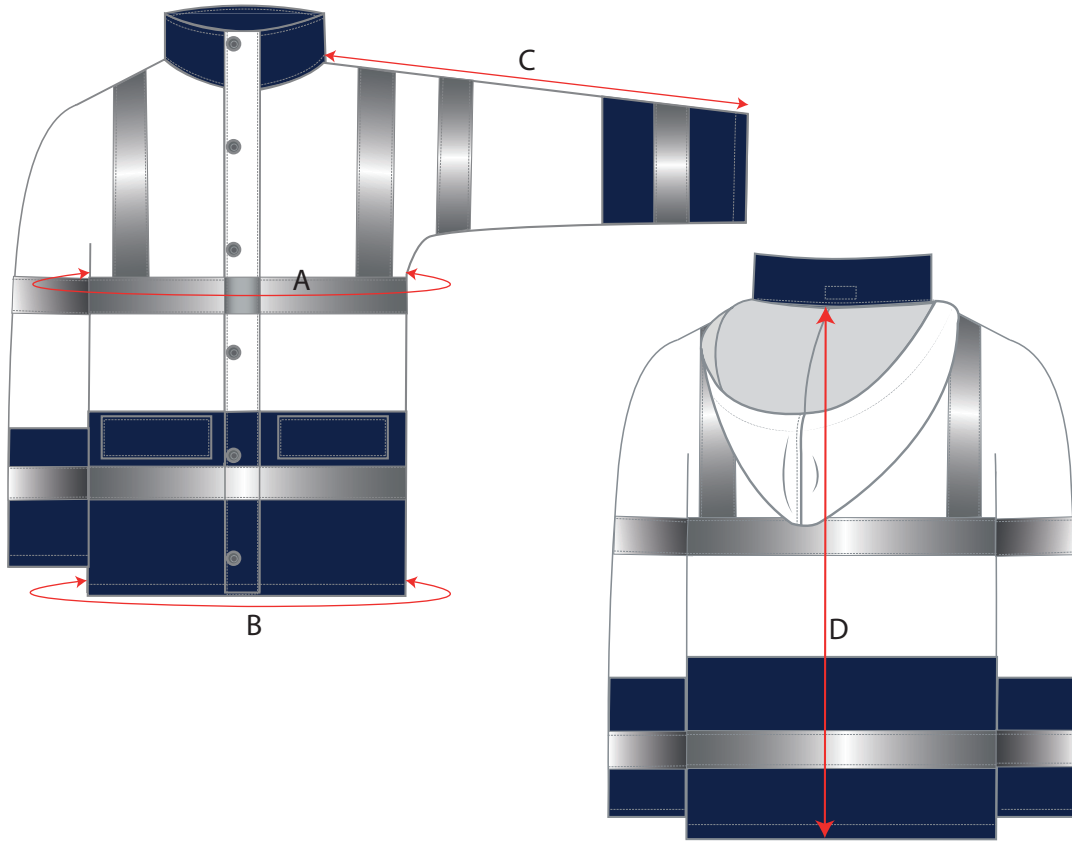

STYLE NO: S466

DESCRIPTION: Hi-Vis Contrast Traffic Jacket

Measurements

	XS	S	M	L	XL	XXL	3XL	4XL	5XL	6XL	TOL	Audit Size	Actual Size
To Fit Chest	80-88	92-96	100-104	108-112	116-124	128-132	136-140	144-148	152-160	164-168			
Jacket Chest	A	110	118	126	134	142	150	158	166	174	186	1.5	
Hem	B	110	118	126	134	142	150	158	166	174	186	1.5	
Collar to Cuff	C	79.5	80.5	81.5	82.5	83.5	84.5	85.5	86.5	87.5	88.5	1	
Centre Back to Hem	D	80.5	81.5	82.5	83.5	84.5	86.5	87.5	88.5	89.5	90.5	1	

Colourway

Yellow/Royal

Royal on Inner & Outer collar

Yellow/Navy

Navy on Inner & Outer collar

Yellow/Black

Black on Inner & Outer collar

Yellow/Grey

Grey on Inner & Outer collar

Yellow/Spruce Green

Green on Inner & Outer collar

Red/Navy

Navy on Inner & Outer collar