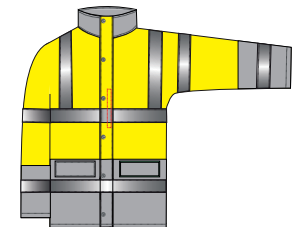

STYLE NO: S466

DESCRIPTION: Hi-Vis Contrast Traffic Jacket

Measurements

	XS	S	M	L	XL	XXL	3XL	4XL	5XL	6XL	TOL	Audit Size	Actual Size
To Fit Chest	80-88	92-96	100-104	108-112	116-124	128-132	136-140	144-148	152-160	164-168			
Jacket Chest	A	110	118	126	134	142	150	158	166	174	186	1.5	
Hem	B	110	118	126	134	142	150	158	166	174	186	1.5	
Collar to Cuff	C	79.5	80.5	81.5	82.5	83.5	84.5	85.5	86.5	87.5	88.5	1	
Centre Back to Hem	D	80.5	81.5	82.5	83.5	84.5	86.5	87.5	88.5	89.5	90.5	1	

Colourway

Yellow/Royal

Royal on Inner & Outer collar

Yellow/Navy

Navy on Inner & Outer collar

Yellow/Black

Black on Inner & Outer collar

Yellow/Grey

Grey on Inner & Outer collar

Yellow/Spruce Green

Green on Inner & Outer collar

Red/Navy

Navy on Inner & Outer collar