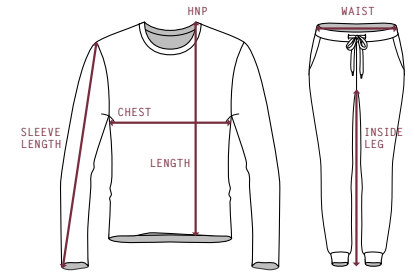

WOMEN (SK600 Jeans)

	W26"	W28"	W30"	W32"	W34"	W36"
UK - TO FIT	8	10	12	14	16	18
EUR - TO FIT	36	38	40	42	44	46
WAIST - TO FIT - CM	66cm	71cm	76cm	81cm	86cm	91cm
INSIDE LEG LENGTH - TO FIT REGULAR - INCHES	32"	32"	32"	32"	32"	32"
INSIDE LEG LENGTH - TO FIT REGULAR - CM	81cm	81cm	81cm	81cm	81cm	81cm
INSIDE LEG LENGTH - TO FIT LONG - INCHES	34"	34"	34"	34"	34"	34"
INSIDE LEG LENGTH - TO FIT LONG - CM	86cm	86cm	86cm	86cm	86cm	86cm

KIDS

AGE	3/4	4/6	5/6	7/8	7/9	9/10	10/12	11/12	13
HEIGHT - CMS	104cm	104-116cm	116cm	128cm	122-134cm	140cm	140-152cm	152cm	164cm
CHEST - INCHES	22"	22-24"	24"	28"	25-27"	28"	28.75-30.75"	30.5"	33"
CHEST - CMS	56cm	56-61cm	61cm	66cm	63-69cm	71cm	73-78cm	78cm	84cm
WAIST - INCHES	21"	21.25-22.5"	22"	23"	23-24.5"	24.5"	25.25-26.75"	26"	27.5"
WAIST - CMS	54cm	54-57cm	56cm	58cm	58-62cm	62cm	64-68cm	66cm	70cm

PLEASE NOTE THAT HEIGHT IS A BETTER INDICATION OF FIT THAN AGE.

THE FIT OF A GARMENT MAY VARY DEPENDING ON THE CUT, STYLE AND FABRIC.

IT IS ADVISABLE TO USE ACTUAL BODY MEASUREMENTS RATHER THAN MEASURING OVER CLOTHES.

GARMENT SPECIFICATIONS

ALL MEASUREMENTS ARE IN CM. CHEST IS MEASURED 2.5CM BELOW ARMHOLE.

WOMEN

SK016 WOMEN'S TANK VEST	S	M	L	XL	XXL	TOLS +/-	
CHEST	33	37	41	45	51	1.5	
LENGTH	56.5	59.5	62.5	65.5	68.5	1.5	
SK028 WOMEN'S MICROFLEECE JACKET	XS	S	M	L	XL	XXL	TOLS +/-
CHEST	40	43	46	49	52	55	1.5
LENGTH	60	62	64	66	68	70	2
SLEEVE LENGTH (FROM HNP)	71	72	73	74	75	76	2
SK029 WOMEN'S PADDED GILET WITH DETACHABLE HOOD	S	M	L	XL		TOLS +/-	
CHEST	52	54	56	58		1.5	
LENGTH	67	69	71	73		2	
SK042 WOMEN'S SHORT SLEEVED STRETCH POLO	S	M	L	XL		TOLS +/-	
CHEST	40	43	46	49		1.5	
LENGTH	60	62	64	66		1.5	
SLEEVE LENGTH	15	15.5	16	16.5		1	
SK044 WOMEN'S LONG SLEEVED STRETCH POLO	S	M	L	XL		TOLS +/-	
CHEST	40	43	46	49		1.5	
LENGTH	60	62	64	66		1.5	
SLEEVE LENGTH	58	60	62	64		1.5	
SK061 WOMEN'S SLIM FIT LOUNGE PANTS	S	M	L			TOLS +/-	
WAIST	35	38	41			1.5	
INSIDE LEG	84	84	84			2	
SK062 WOMEN'S SHORTS	S	M	L			TOLS +/-	
WAIST	35	38	41			1.5	
INSIDE LEG	6	6	6			1	
SK064 WOMEN'S LEGGINGS	XS	S	M	L	XL	TOLS +/-	
WAIST	26	29	32	35	38	1.5	
INSIDE LEG	70	70	70	70	70	2	
SK068 WOMEN'S 3/4 LENGTH LEGGINGS	XS	S	M	L	XL	XXL	TOLS +/-
WAIST	27.5	30.5	33.5	36.5	39.5	42.5	1.5
INSIDE LEG	50	52	54	56	58	60	1.5
SK069 WOMEN'S RETRO SHORTS	XS	S	M	L	XL	XXL	TOLS +/-
WAIST	33	36	39	42	45	48	1.5
INSIDE LEG	5	5	5	5	5	5	1
SK082 WOMEN'S TARTAN FRILL LOUNGE SHORTS	XXS	XS	S	M	L	XL	TOLS +/-
WAIST	32	35	38	41	44	47	1.5
OUTSIDE LEG	27	28	29	30	31	32	1.5
SK083 WOMEN'S TARTAN LOUNGE PANTS	XXS	XS	S	M	L	XL	TOLS +/-
WAIST	32	35	38	41	44	47	1.5
INSIDE LEG	77	77	77	78	78	78	2.0
SK104 WOMEN'S STRETCH VEST DRESS	S	M	L	XL		TOLS +/-	
CHEST	38	41	44	47		1.5	
LENGTH	82	84	86	88		2	
SK121 WOMEN'S FEEL GOOD STRETCH T	XS	S	M	L	XL	XXL	TOLS +/-
CHEST	39.5	41.5	44.5	47.5	51.5	55.5	1.5
LENGTH	61	62	63	64	65	66	1.5
SLEEVE LENGTH	15	15	15.5	16	16	16	1
SK122 WOMEN'S FEEL GOOD STRETCH V	XS	S	M	L	XL	XXL	TOLS +/-
CHEST	39.5	41.5	44.5	47.5	51.5	55.5	1.5
LENGTH	61	62	63	64	65	66	1.5
SLEEVE LENGTH	15	15	15.5	16	16	16	1
SK123 WOMEN'S FEEL GOOD STRETCH VEST	XS	S	M	L	XL	XXL	TOLS +/-
CHEST	37	40	43	46	49	52	1.5
LENGTH	61	62	63	64	65	66	1.5
SK124 WOMEN'S FEEL GOOD STRETCH LONG SLEEVED T	XS	S	M	L	XL	XXL	TOLS +/-
CHEST	40	43	46	49	52.5	56.5	1.5
LENGTH	61	62	63	64	65	66	1.5
SLEEVE LENGTH	58	58	59	59	60	60	1.5
SK125 WOMEN'S FEEL GOOD STRETCH ROLL NECK	XS	S	M	L	XL	XXL	TOLS +/-
CHEST	39	42	45	48	51	54	1.5
LENGTH	61	62	63	64	65	66	1.5
SLEEVE LENGTH	59	59	60	60	61	61	1.5