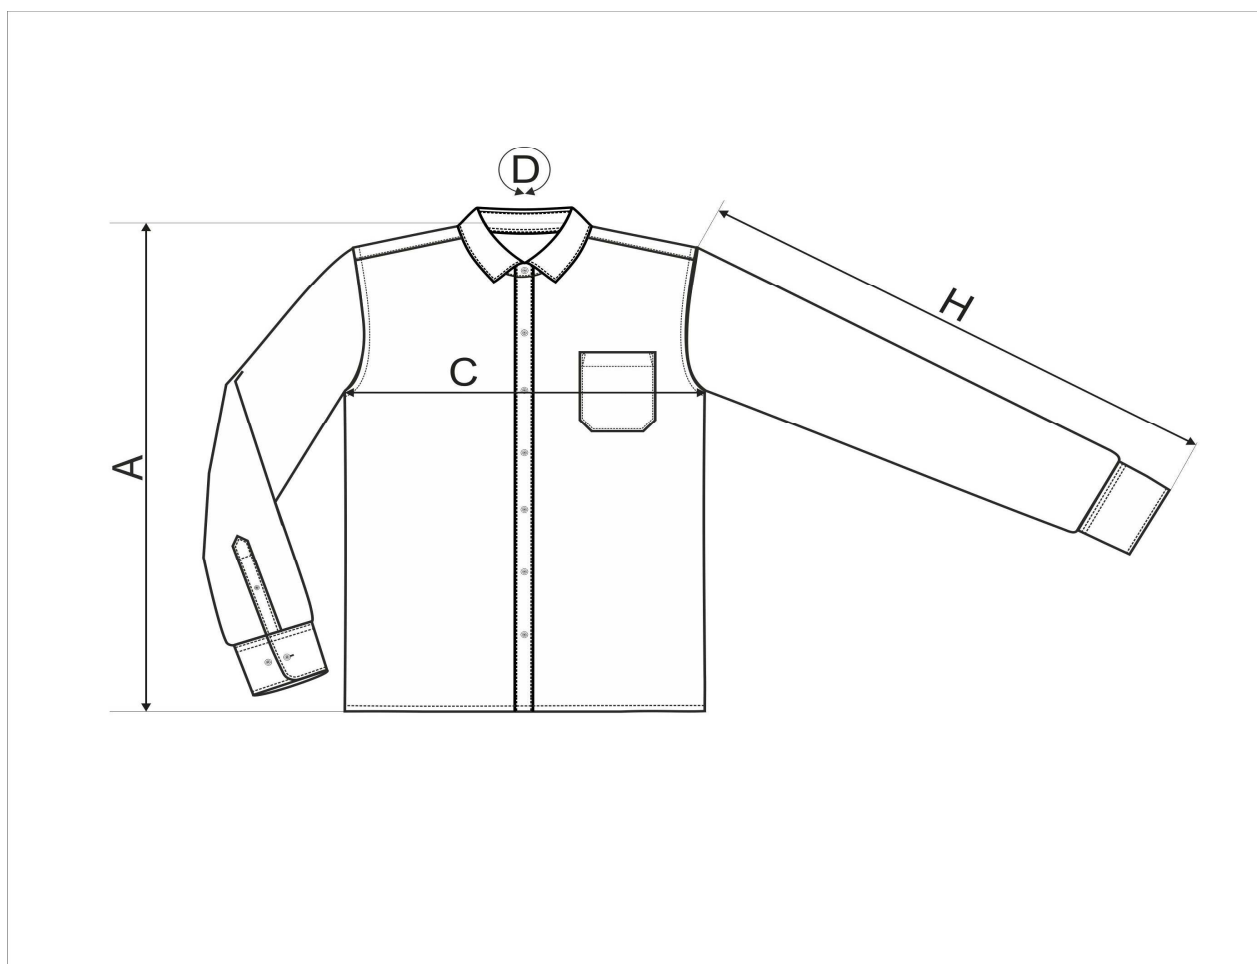

SIZE SPECIFICATION		ORIGINAL						
Commodity	Gents Shirt Long Sleeve							
Code	209							
size [cm]		S	M	L	XL	2XL	3XL	
A		76	78	80	82	84	84	
C		52	56	60	63	66	70	
Ø D		38	40	42	44	46	48	
H		61	63	65	67	69	69	

All size specifications listed are in cm. Accepted tolerance of up to + / - 5%.

SIZE SPECIFICATION							NEW	
Commodity	Gents Shirt Long Sleeve							
Code	209							
size [cm]		S	M	L	XL	2XL	3XL	
A		76	78	80	82	84	84	
C		52	56	60	63	66	70	
Ø D		38	40	42	44	46	48	
H		66	68	70	72	74	74	

All size specifications listed are in cm. Accepted tolerance of up to + / - 5%.