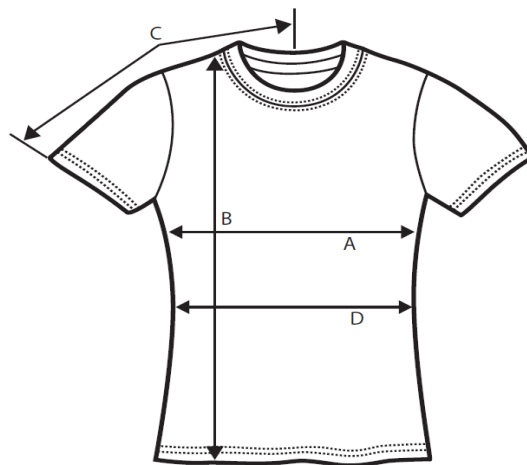

SIZE SPECIFICATIONS

Style no. 880
Style name Women's Fashion Basic Tee

Size	Chest / inches (A)	Chest / cm (A)	Length / inches (B)	Length / cm (B)
S	17	43,18	25	63,50
M	19	48,26	26	66,04
L	21	53,34	27	68,58
XL	23	58,42	28	71,12
2XL	25	63,50	29,50	74,93
Tol.	+/- 0.75	+/- 1.91	+/- 1	+/- 2.54