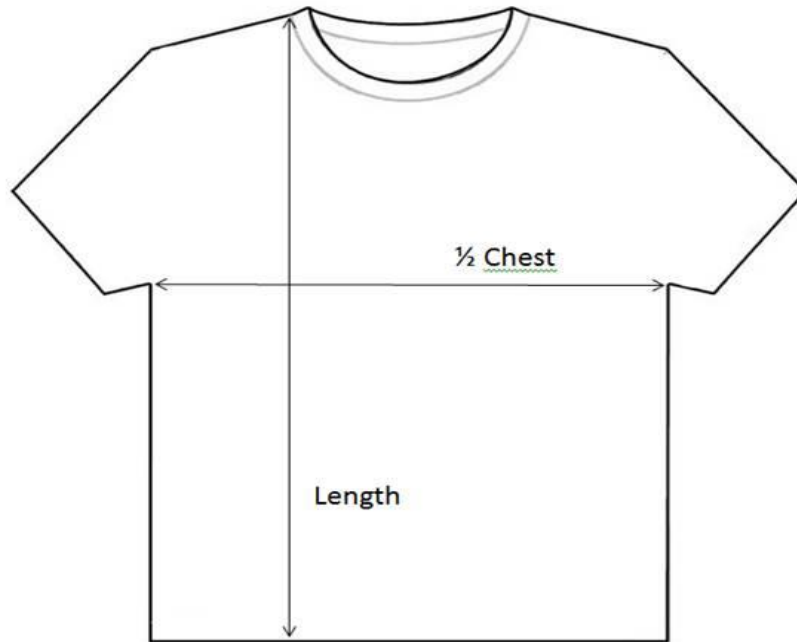

mantis

M80 - Men's Rock Roll T	S	M	L	XL
1/2 Chest (measured 2.5 cm below armhole)	50	53	57	61
Length	69	71	73	75

in cm