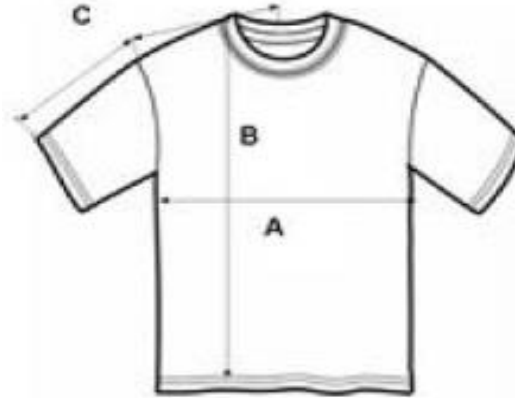

SIZE SPECIFICATIONS

anvil[®]

Style no. 988
Style name Adult Fashion Basic Ringer Tee

Size	Chest / inches (A)	Chest / cm (A)	Length / inches (B)	Length / cm (B)
S	18	46	27,50	70
M	20	51	28,75	73
L	22	56	29,75	76
XL	24	61	30,75	78
2XL	26	66	32,00	81
Tol.	+/- 0,75	+/- 1,91	+/- 1	+/- 2.54