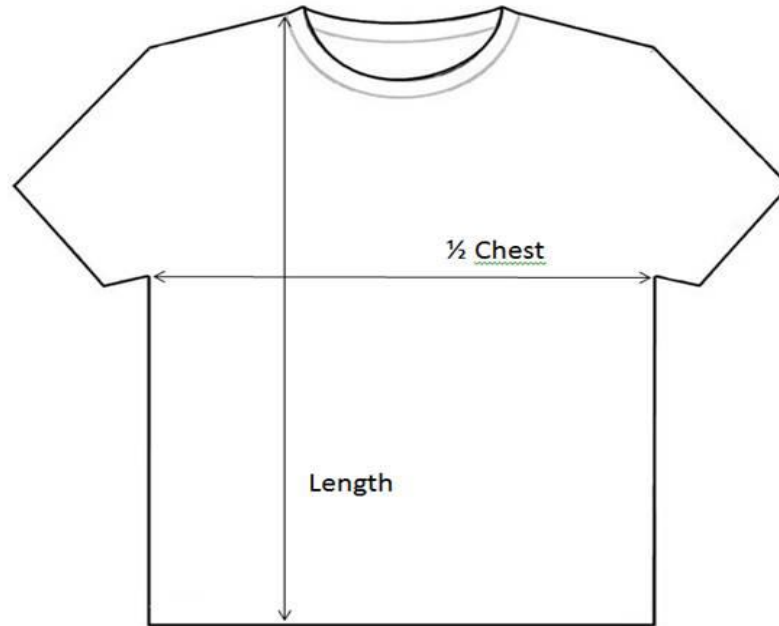

mantis®

M109S - Ladies' Stripy T	S	M	L	XL
1/2 Chest (measured 2.5 cm below armhole)	49	53	57	60
Length	69	71	73	75

in cm